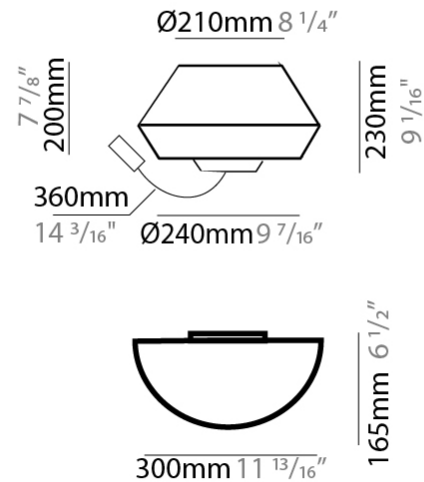

1. To build a product code in our configurator select the specify button on the base model # product page
2. To build a manual product code on this datasheet choose from the options listed below in blue font and add the suffix to the base model #

GENERAL

Series: Banyo
Brand: Ole
Division: Design
Mounting Type: Surface
Mounting Location: Wall
Subcategory: On/Off Switch

PHYSICAL

Shape: Round
Width (mm): 300
Width (in): 11 ¹³/₁₆
Height (mm): 230
Depth (mm): 300
Height (in): 9 ¹/₁₆
Extension (mm): 165
Extension (in): 6 ¹/₂
Light Distribution: Direct / Indirect
Weight (kg): 1.2
Weight (lbs): 2.6
Diffuser: Satin Glass
Fixture Finish: [BEI](#) / [BLK](#) / [BLU](#) / [COG](#) / [DGN](#) / [GRY](#) / [MRN](#) / [MOC](#) / [MUS](#) / [OLV](#) / [SIL](#) / [STN](#) / [TER](#) / [WHI](#)
Holder Finish: [MWH](#) / [MBK](#)
Accent Finish: Black (except for White Cord)
Fixture Material: Fabric Cord / Metal

ELECTRICAL

Number of Lamps: 1
Lamp Type: LED + LED Retrofit
Input Wattage (W): 3 (LED)
Bulb Included: Bulb Not Included
Max. Wattage Per Lamp (W): 15
Lamp Base: E26
Dimming: Non-Dimmable
Driver Included: Yes
Driver Location: Integrated
Driver Type: Constant Current 500mA
Driver Class: Class 2
Input Voltage (V): 120
Constant Current (MA): 500
Upon Request: GU24

LED

Number of LEDs: 1
Color Temperature (°K): 4000
Max. Delivered Lumen (lm): 180
CRI: >80 CRI
Lamp Life (hrs): 25000

OPTICAL

RATINGS AND CERTIFICATIONS

Certified By: Certified for North American Standards
IP rating: IP20